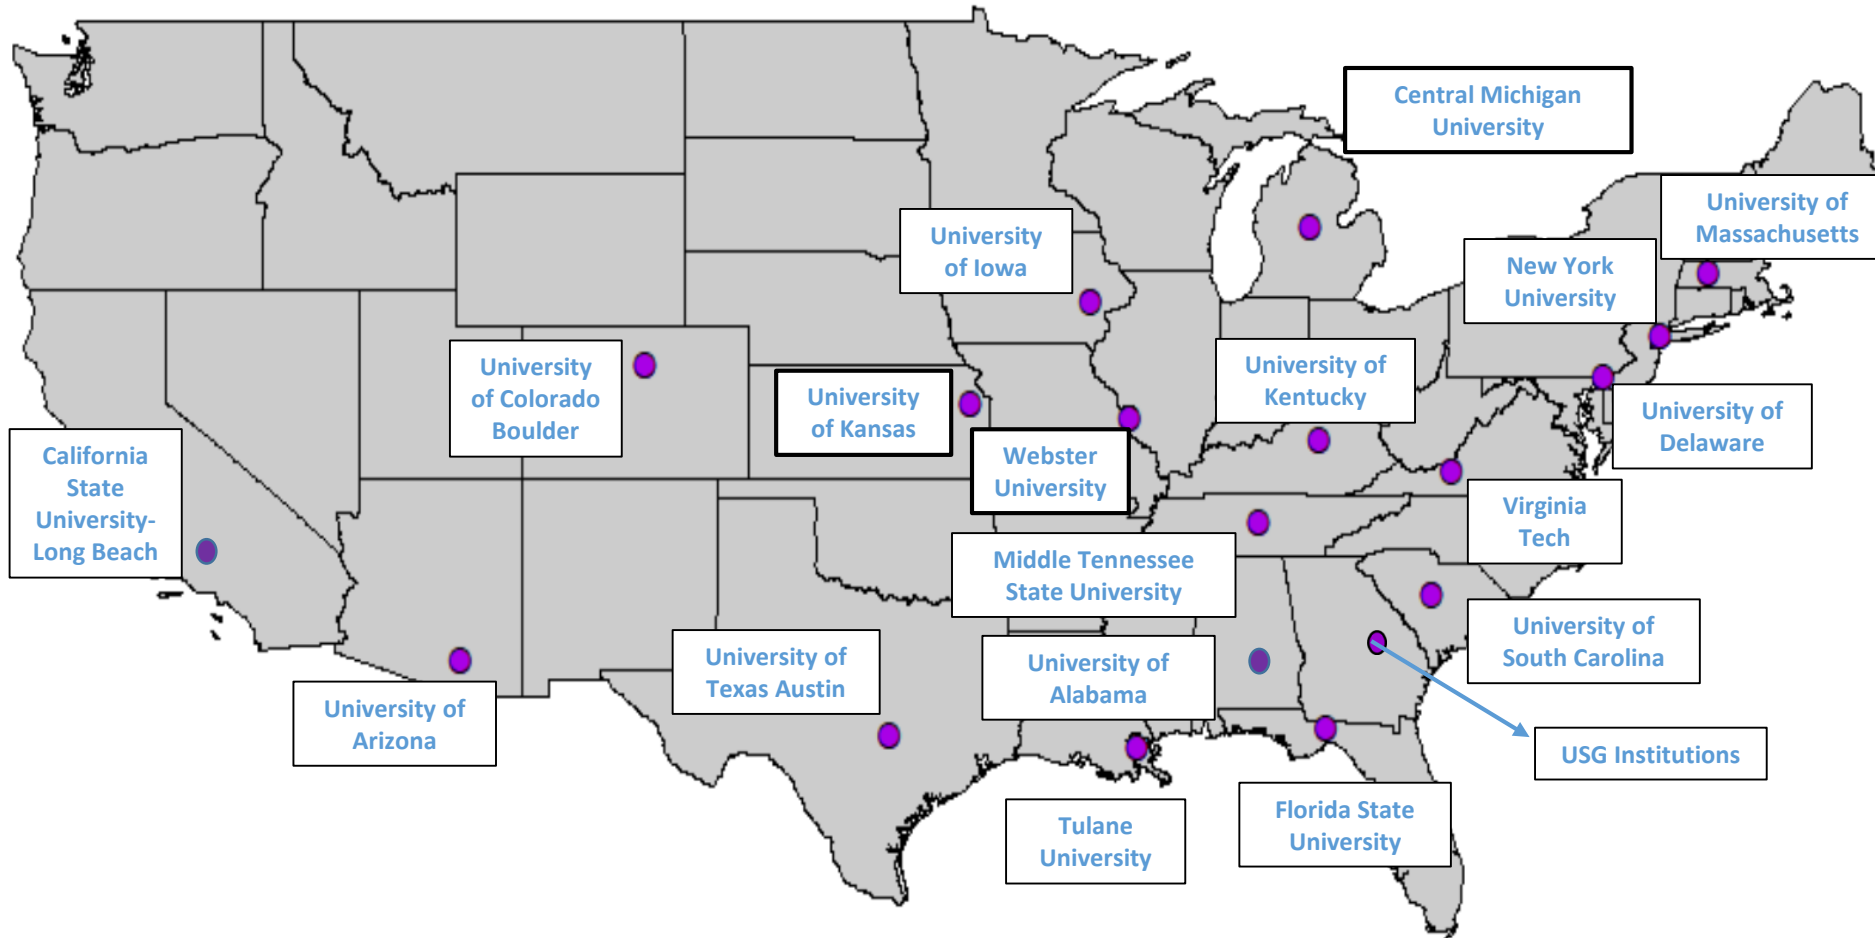

## Items to Note:

- Benchmark groupings: Institutions with similar 6 year graduation rates for the Fall 2010 and 2011 cohorts (IPEDS)
- Thank you to GSU (Benchmark Group 3)!

# Participating Schools

## Research Universities

Augusta University  
 Georgia State University  
 Georgia Tech  
 University of Georgia

## Comprehensive Universities

Georgia Southern University  
 Kennesaw State University  
 University of West Georgia  
 Valdosta State University