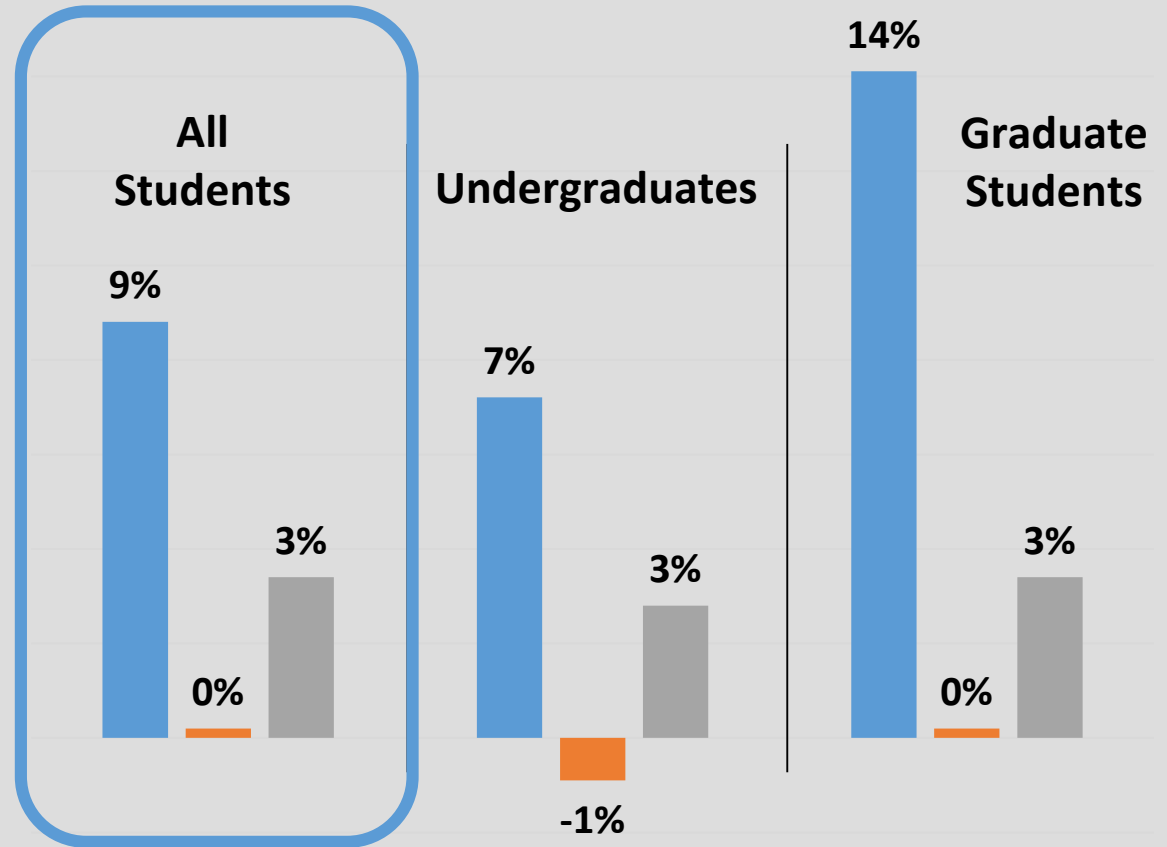

Summer 2020 in Context

Change Summer 2019 to 2020