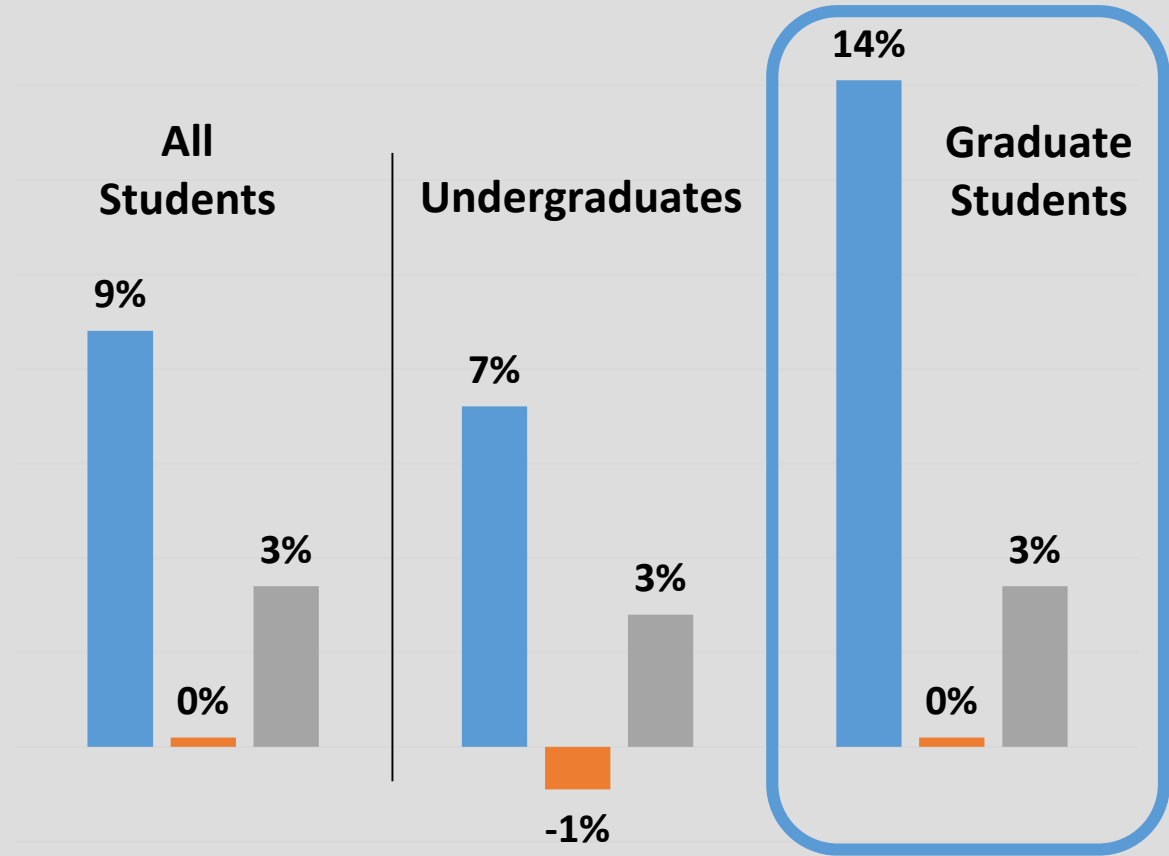

UNIVERSITY SYSTEM OF GEORGIA

Fall 2020 Student Enrollment Update

Angela Bell

Vice Chancellor, Research and Policy Analysis

November 11, 2020

Summer 2020 Enrollment Review

- USG  13,426 to record **165,801**
- All sectors 
- Undergraduate and grad students 
- Adult undergraduates  ~650
- Beginning freshmen, dual enrollment, and transient students 

Summer 2020 in Context

Change Summer 2019 to 2020

Summer 2020 in Context

Change Summer 2019 to 2020

Summer 2020 in Context

Change Summer 2019 to 2020

Summer 2020 in Context

Change Summer 2019 to 2020

Summer 2020 in Context

- USG higher across all degree levels

Change Summer 2019 to 2020

Summer 2020 in Context

- USG higher across all degree levels
- USG also larger increase in full-time students

Change Summer 2019 to 2020