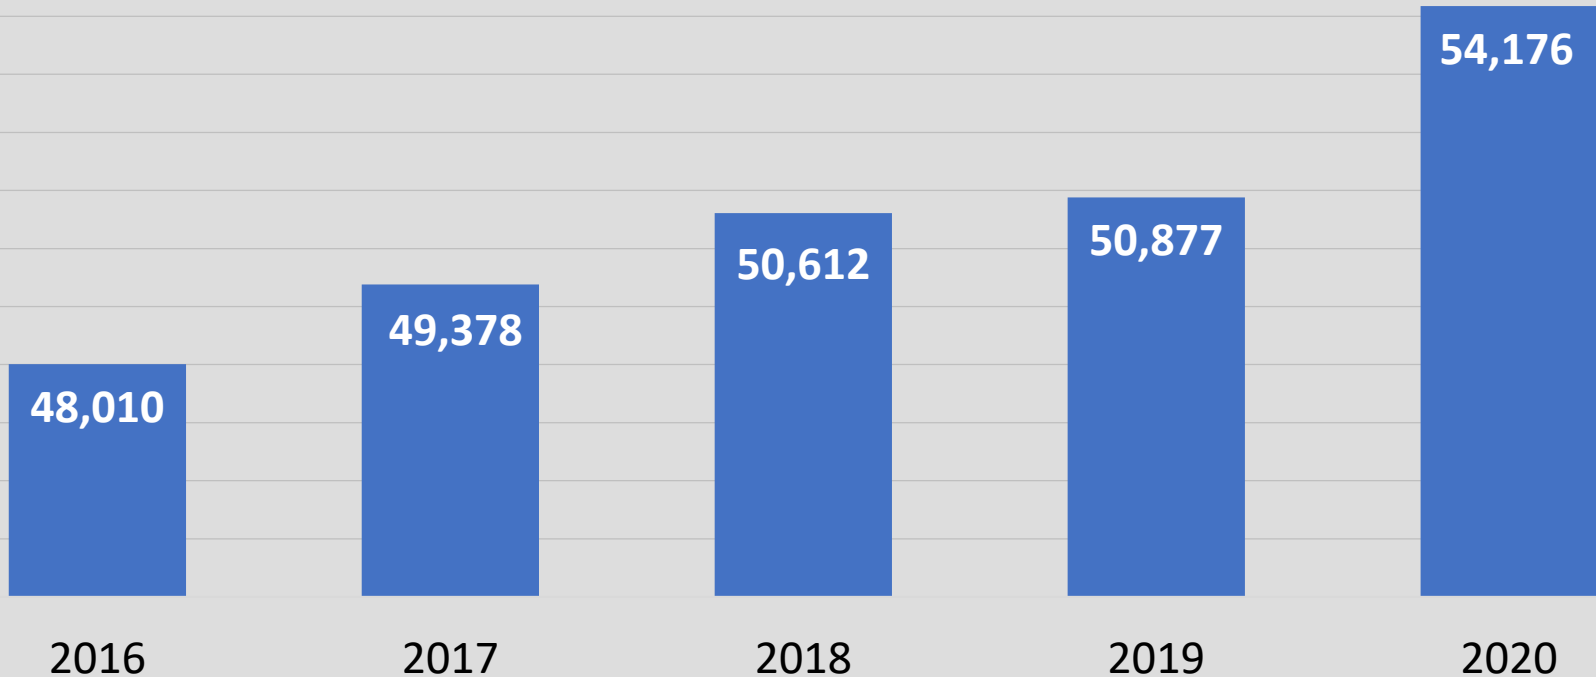

Source: Western Interstate Commission for Higher Education

Fall 2020 Undergraduate vs. Graduate

Fall 2020 in Context

Change Fall 2019 to 2020 by Level

Fall 2020 in Context

Change Fall 2019 to 2020 by Level

Fall 2020 in Context

Change Fall 2019 to 2020 by Level

Fall 2020 in Context

Change Fall 2019 to 2020 by Level

Fall 2020 in Context

USG

All U.S. Schools

USG Headcount by Sector

Beginning Freshman Enrollment

Dual Enrollment

Adult Undergraduates (25 and older*)

Enrollment by Race/ Ethnicity

Enrollment by Race/Ethnicity

- USG had larger increase this fall in underrepresented minority students than all US schools