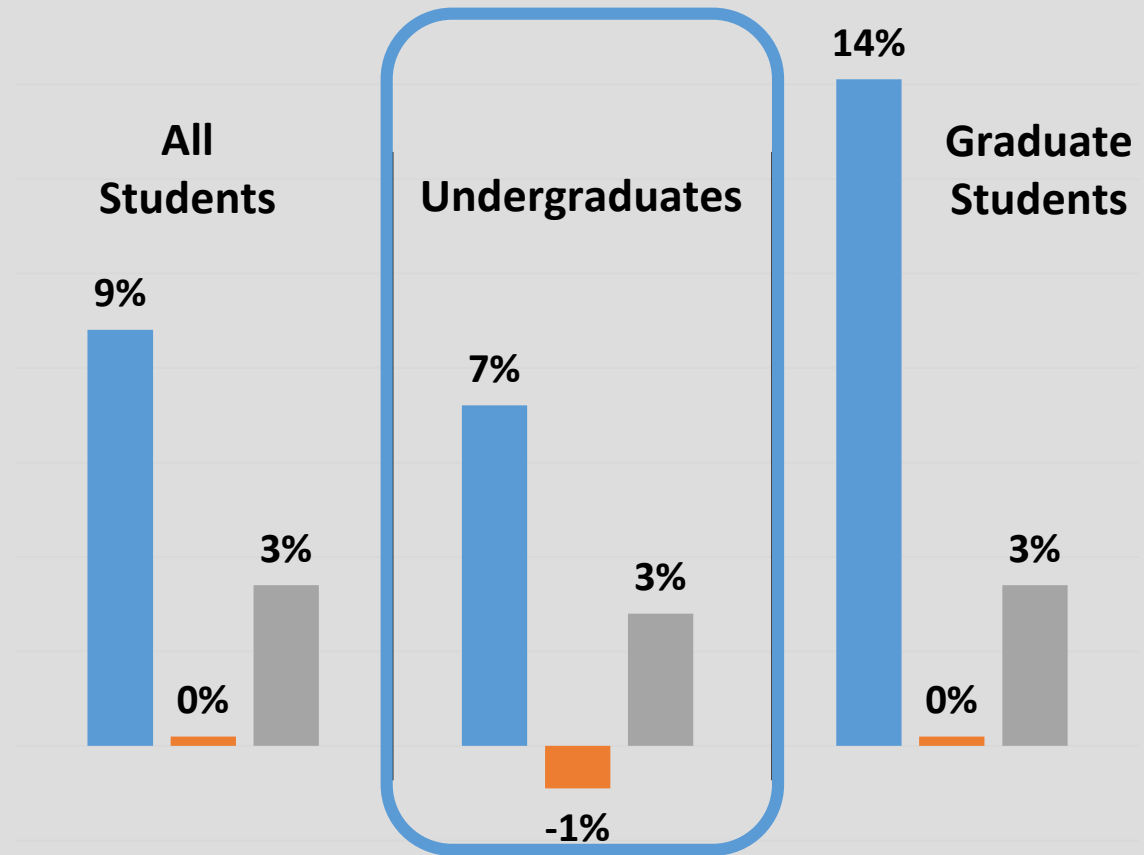

UNIVERSITY SYSTEM OF GEORGIA

Fall 2020 Student Enrollment Update

Angela Bell

Vice Chancellor, Research and Policy Analysis

November 11, 2020

Summer 2020 Enrollment Review

- USG  13,426 to record **165,801**
- All sectors 
- Undergraduate and grad students 
- Adult undergraduates  ~650
- Beginning freshmen, dual enrollment, and transient students 

Summer 2020 in Context

Change Summer 2019 to 2020

Summer 2020 in Context

Change Summer 2019 to 2020

Summer 2020 in Context

Change Summer 2019 to 2020

Summer 2020 in Context

Change Summer 2019 to 2020

Summer 2020 in Context

- USG higher across all degree levels

Change Summer 2019 to 2020

Summer 2020 in Context

- USG higher across all degree levels
- USG also larger increase in full-time students

Change Summer 2019 to 2020