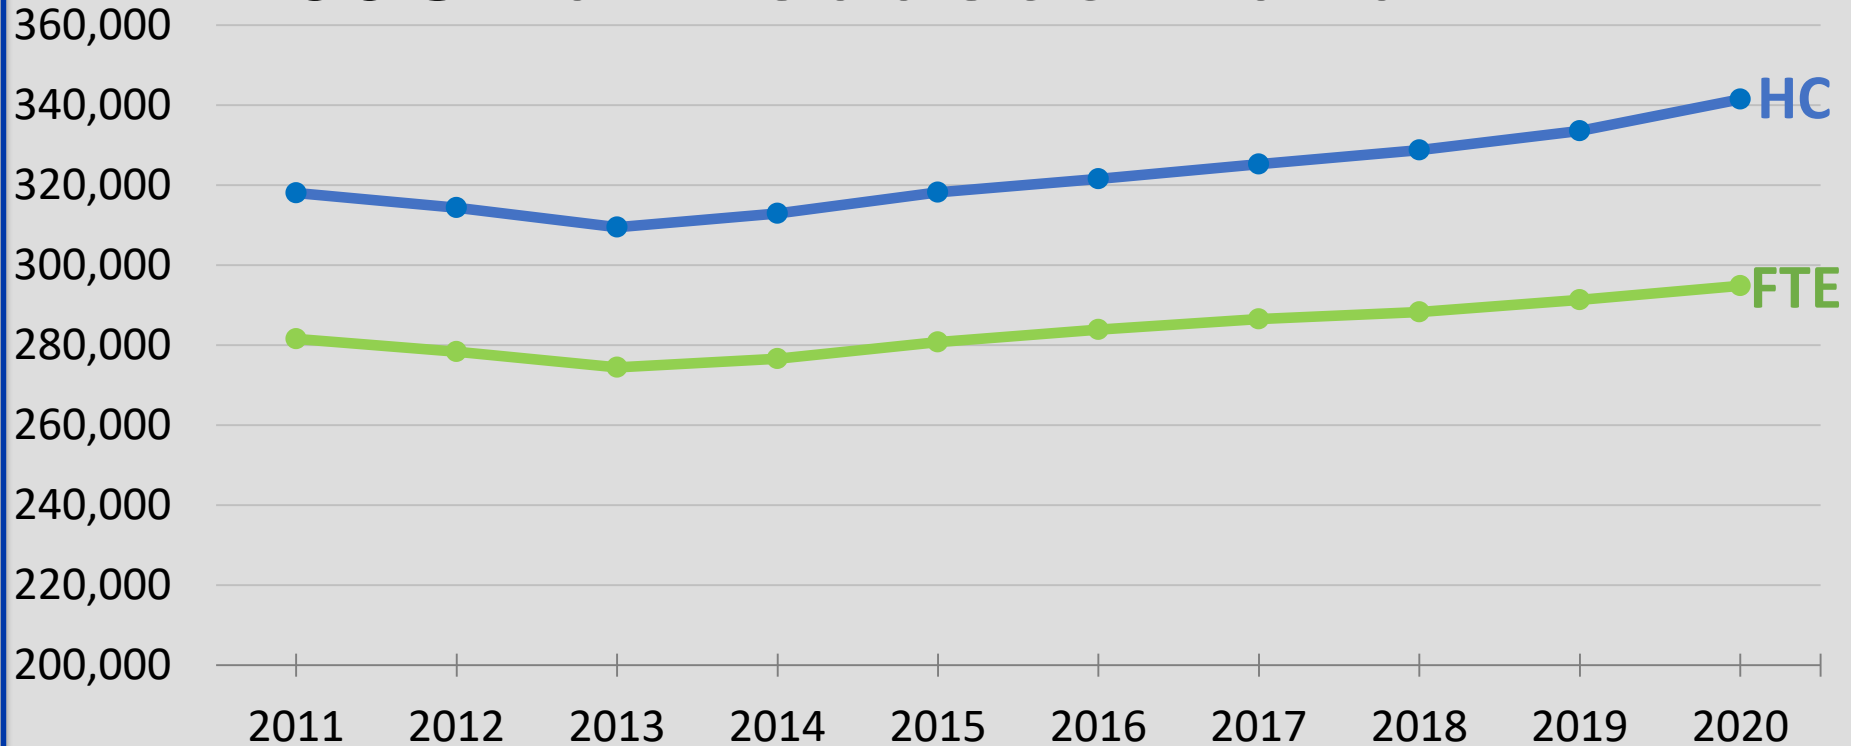

USG Fall Headcount and FTE