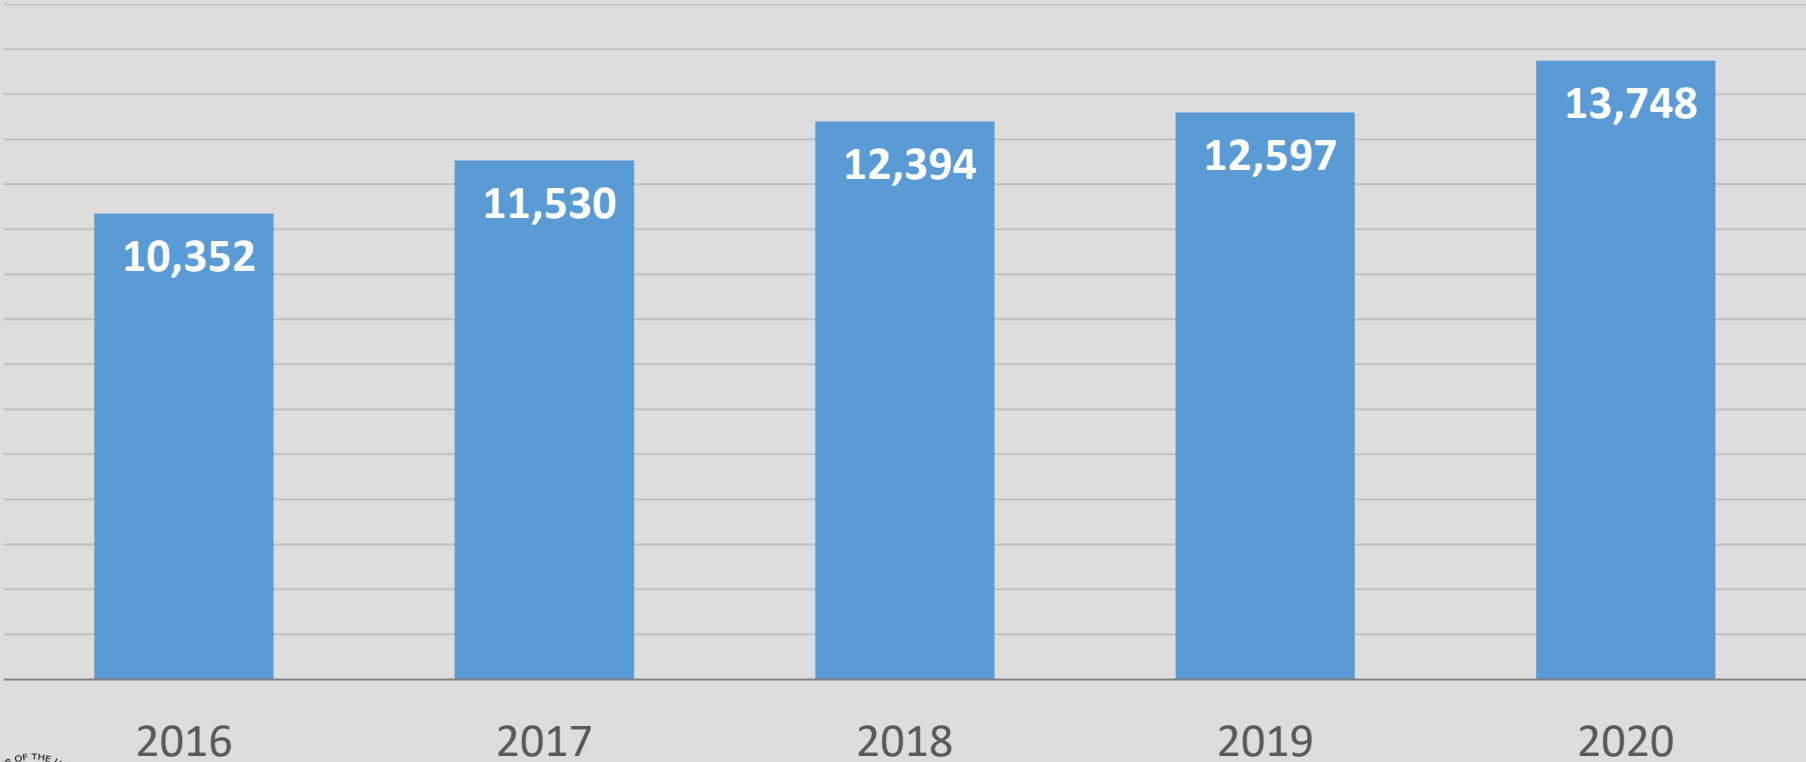

Source: Western Interstate Commission for Higher Education

Fall 2020 Undergraduate vs. Graduate

Fall 2020 in Context

Change Fall 2019 to 2020 by Level

Fall 2020 in Context

Change Fall 2019 to 2020 by Level

Fall 2020 in Context

Change Fall 2019 to 2020 by Level

Fall 2020 in Context

Change Fall 2019 to 2020 by Level

Fall 2020 in Context

USG

All U.S. Schools

USG Headcount by Sector

Beginning Freshman Enrollment

Dual Enrollment

Adult Undergraduates (25 and older*)

Enrollment by Race/ Ethnicity

Enrollment by Race/Ethnicity

- USG had larger increase this fall in underrepresented minority students than all US schools