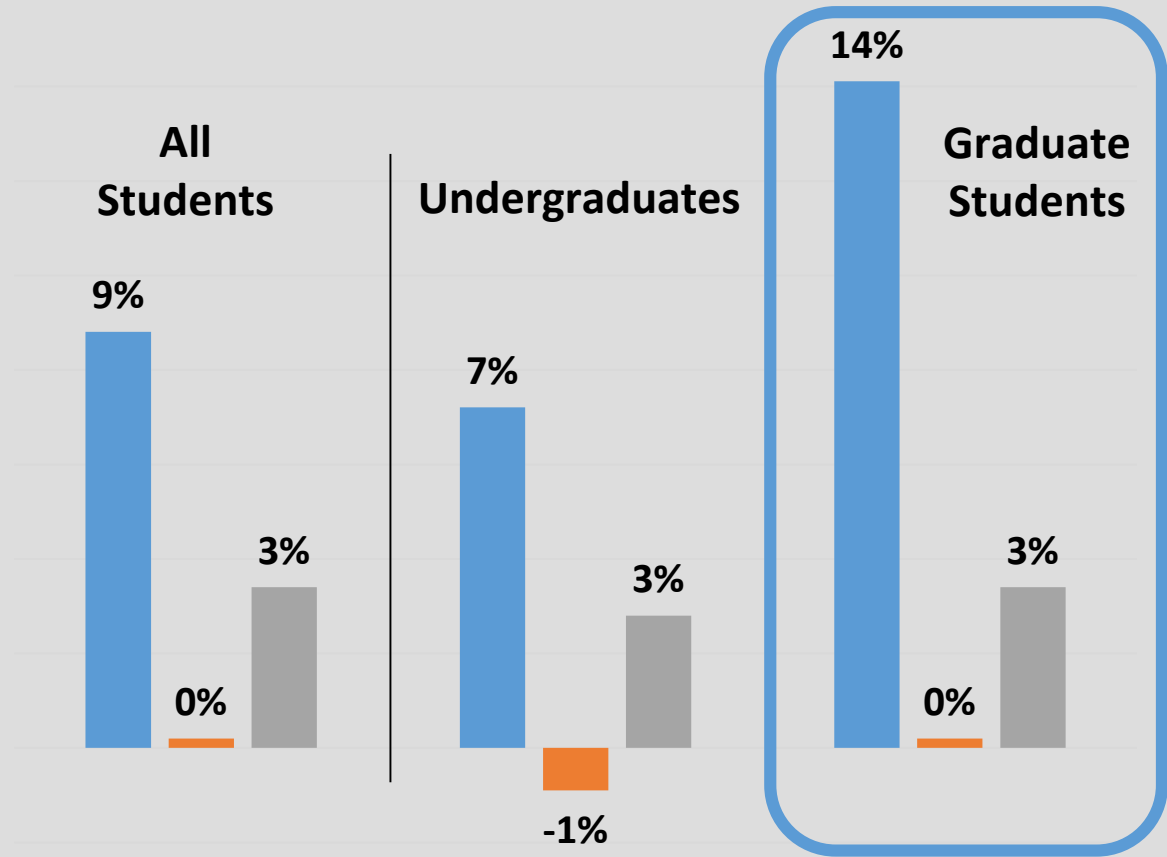

UNIVERSITY SYSTEM OF GEORGIA

Fall 2020 Student Enrollment Update

Angela Bell

Vice Chancellor, Research and Policy Analysis

November 11, 2020

Summer 2020 Enrollment Review

- USG  13,426 to record **165,801**
- All sectors 
- Undergraduate and grad students 
- Adult undergraduates  ~650
- Beginning freshmen, dual enrollment, and transient students 

Summer 2020 in Context

Change Summer 2019 to 2020

Summer 2020 in Context

Change Summer 2019 to 2020

Summer 2020 in Context

Change Summer 2019 to 2020

Summer 2020 in Context

Change Summer 2019 to 2020

Summer 2020 in Context

- USG higher across all degree levels

Change Summer 2019 to 2020

Summer 2020 in Context

- USG higher across all degree levels
- USG also larger increase in full-time students

Change Summer 2019 to 2020

Summer 2020 in Context

Change Summer 2019 to 2020 by Race/Ethnicity

Change Summer 2019 to 2020 by Race/Ethnicity

Summer 2020 in Context

- USG also had larger increase in adult students

Fall 2020 USG Enrollment