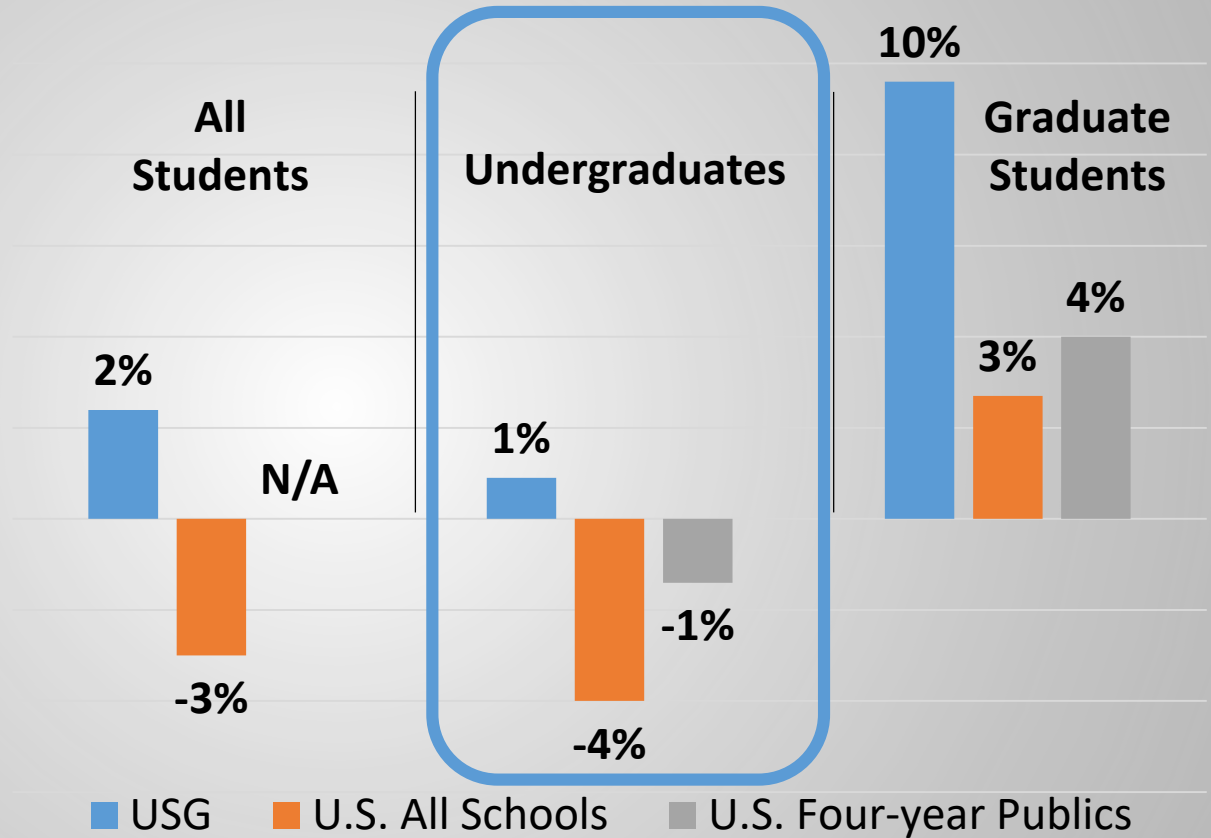

Source: Western Interstate Commission for Higher Education

Fall 2020 Undergraduate vs. Graduate

Fall 2020 in Context

Change Fall 2019 to 2020 by Level

Fall 2020 in Context

Change Fall 2019 to 2020 by Level

Fall 2020 in Context

Change Fall 2019 to 2020 by Level

Fall 2020 in Context

Change Fall 2019 to 2020 by Level

Fall 2020 in Context

USG

All U.S. Schools

USG Headcount by Sector

Beginning Freshman Enrollment

Dual Enrollment

Adult Undergraduates (25 and older*)

Enrollment by Race/ Ethnicity

Enrollment by Race/Ethnicity

- USG had larger increase this fall in underrepresented minority students than all US schools