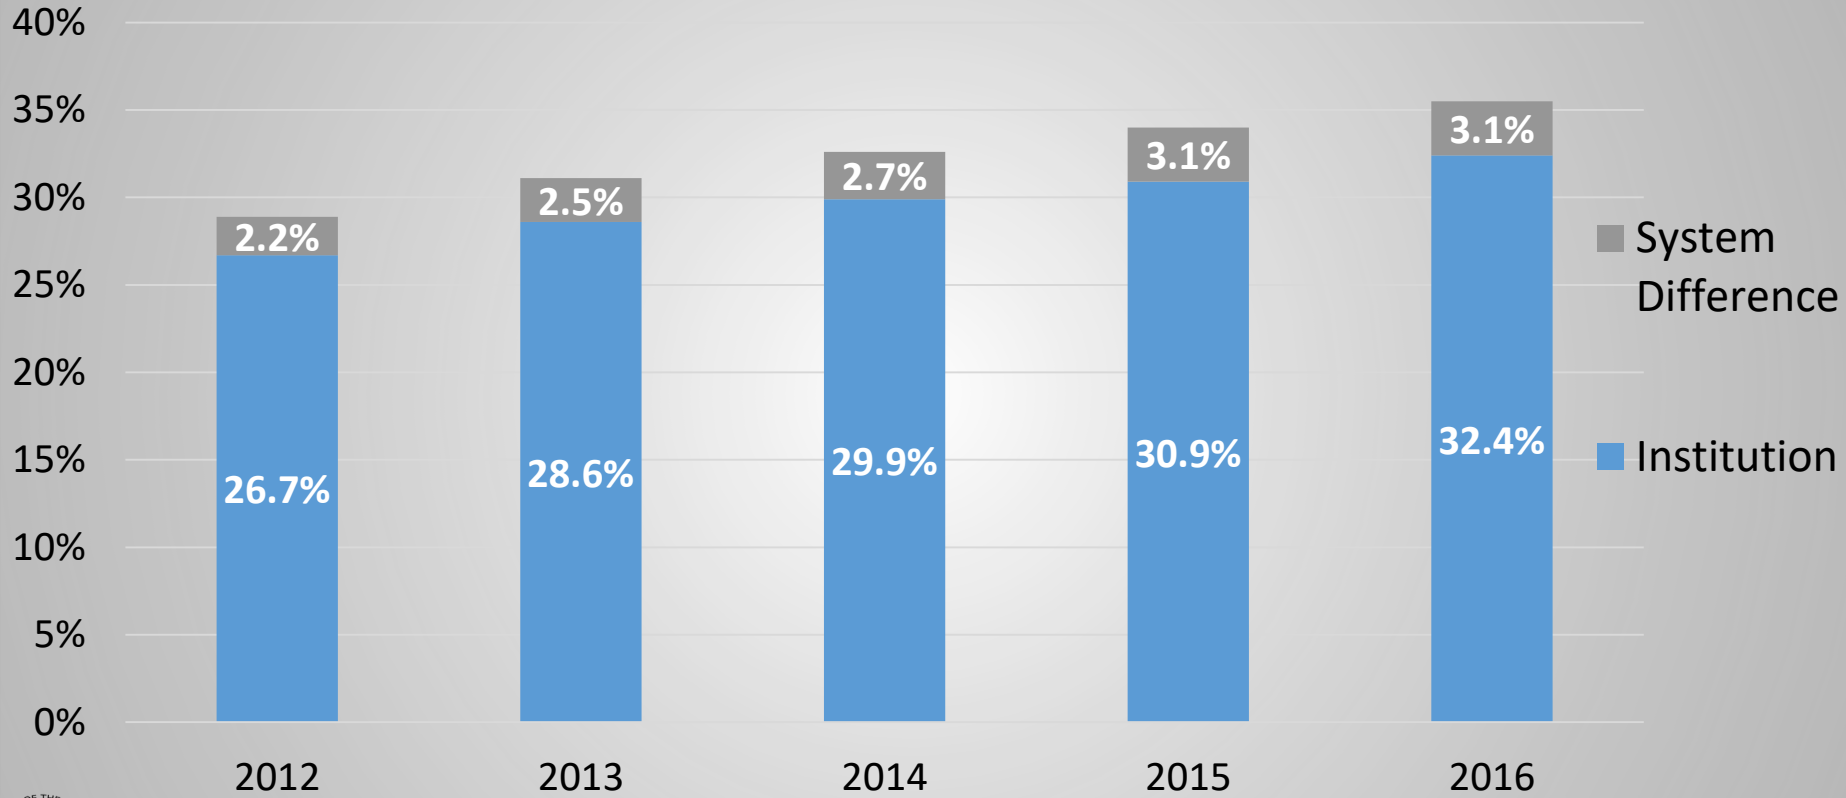

Four-Year Bachelor's Degree Graduation Rates