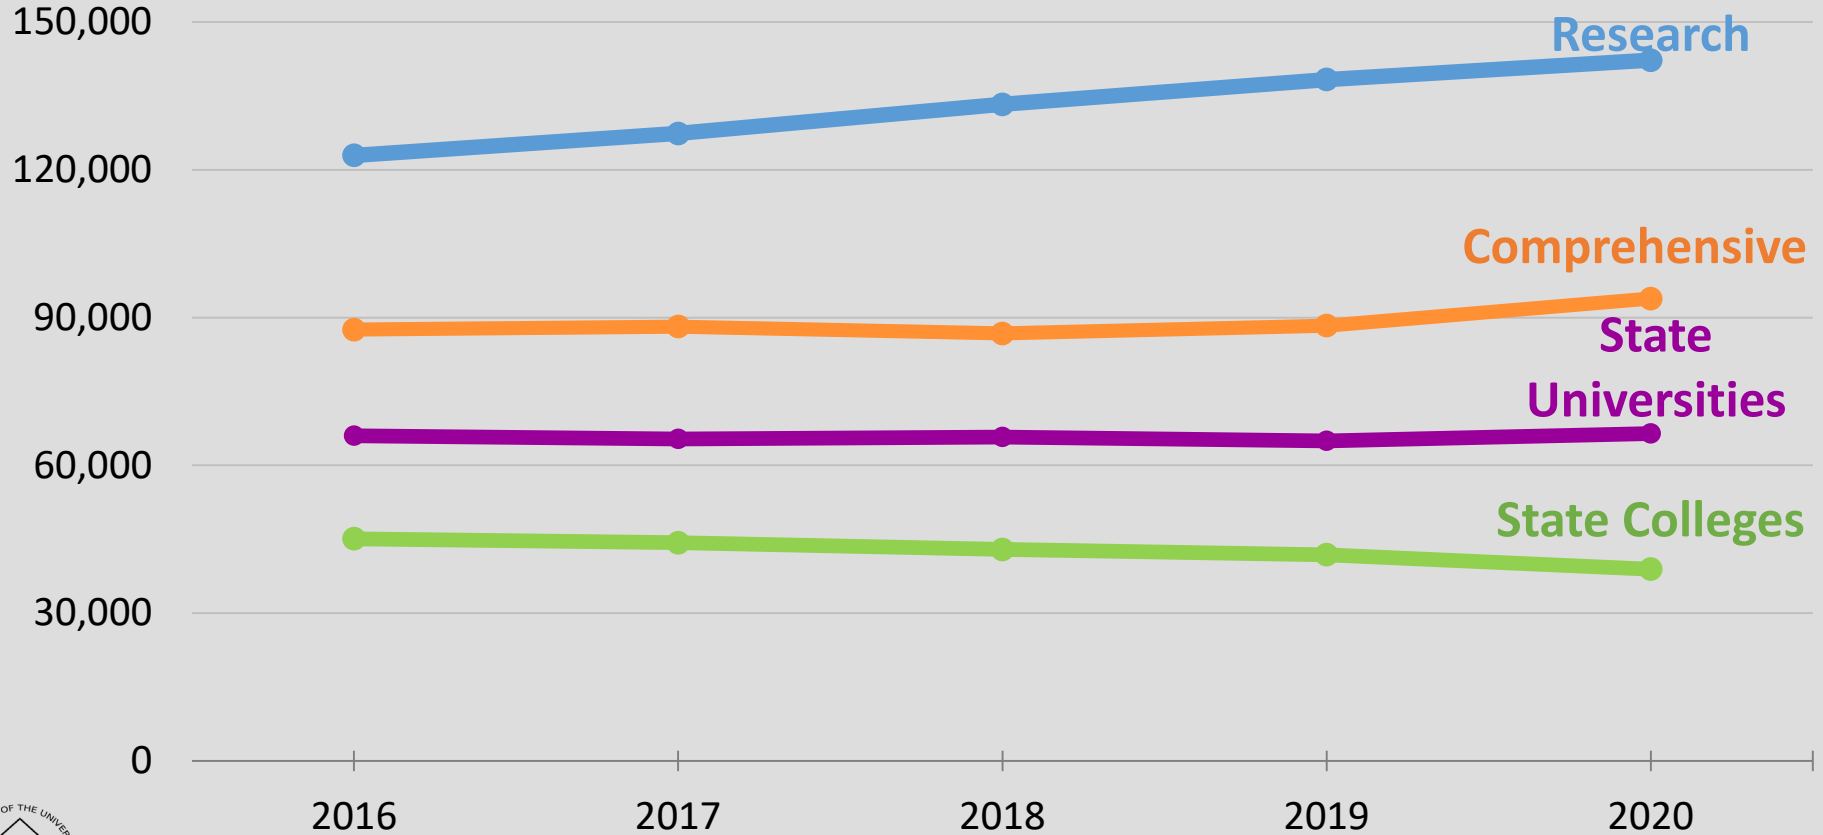

Source: Western Interstate Commission for Higher Education

Fall 2020 Undergraduate vs. Graduate

Fall 2020 in Context

Change Fall 2019 to 2020 by Level

Fall 2020 in Context

Change Fall 2019 to 2020 by Level

Fall 2020 in Context

Change Fall 2019 to 2020 by Level

Fall 2020 in Context

Change Fall 2019 to 2020 by Level

Fall 2020 in Context

USG

All U.S. Schools

USG Headcount by Sector

Beginning Freshman Enrollment

Dual Enrollment

Adult Undergraduates (25 and older*)

Enrollment by Race/ Ethnicity

Enrollment by Race/Ethnicity

- USG had larger increase this fall in underrepresented minority students than all US schools