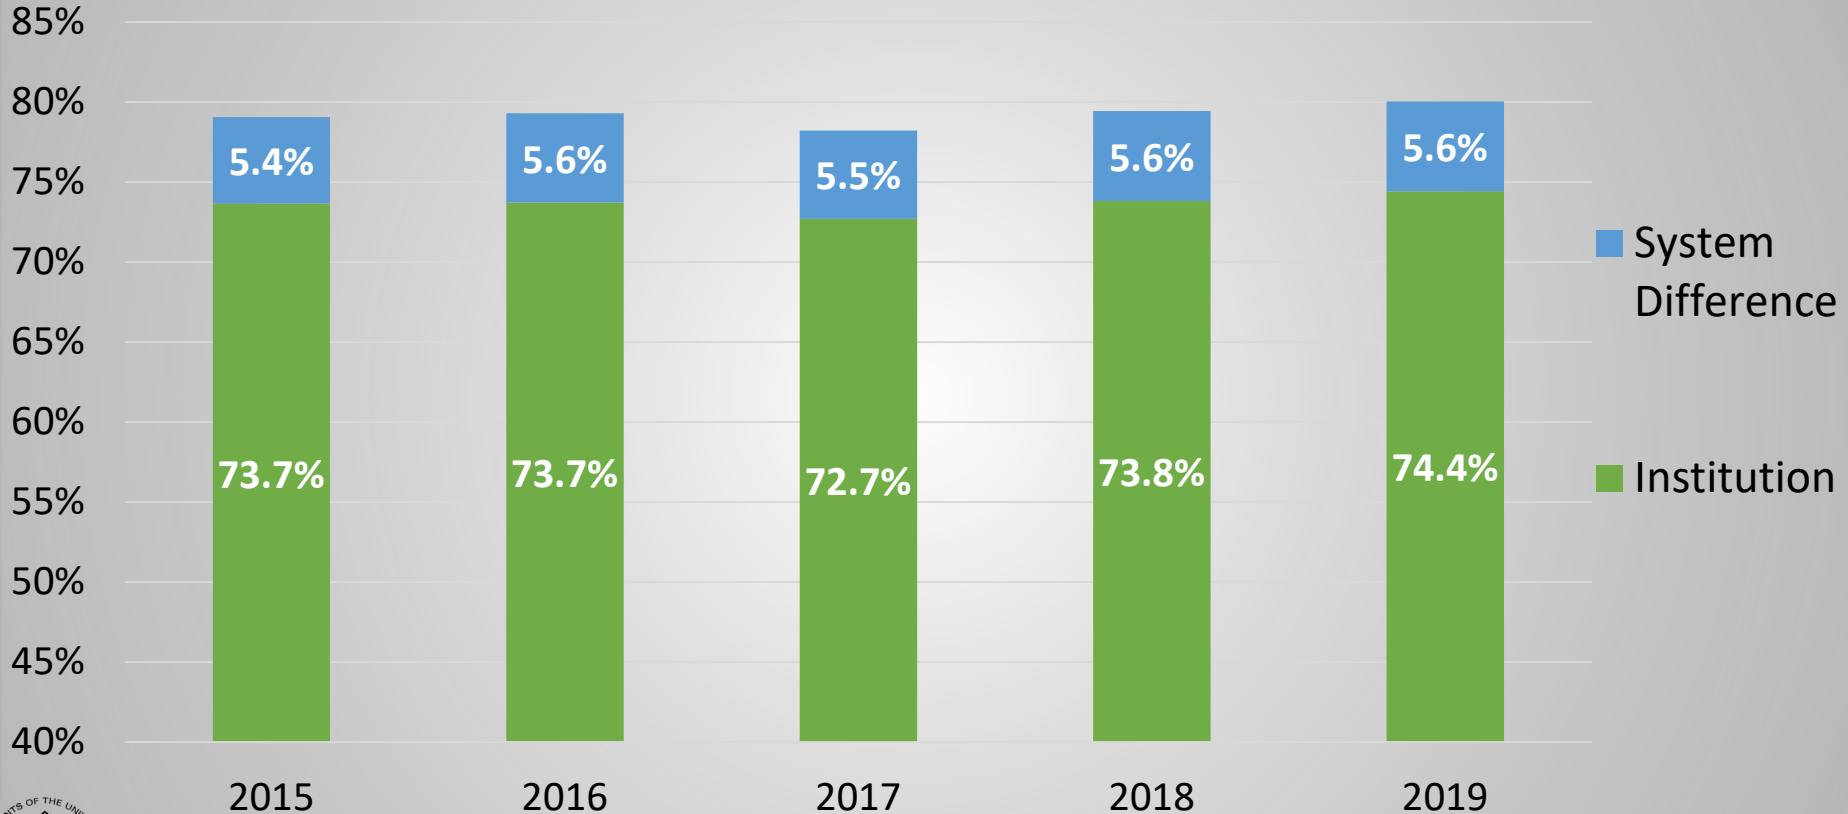

One-Year Retention of First-Time Freshmen