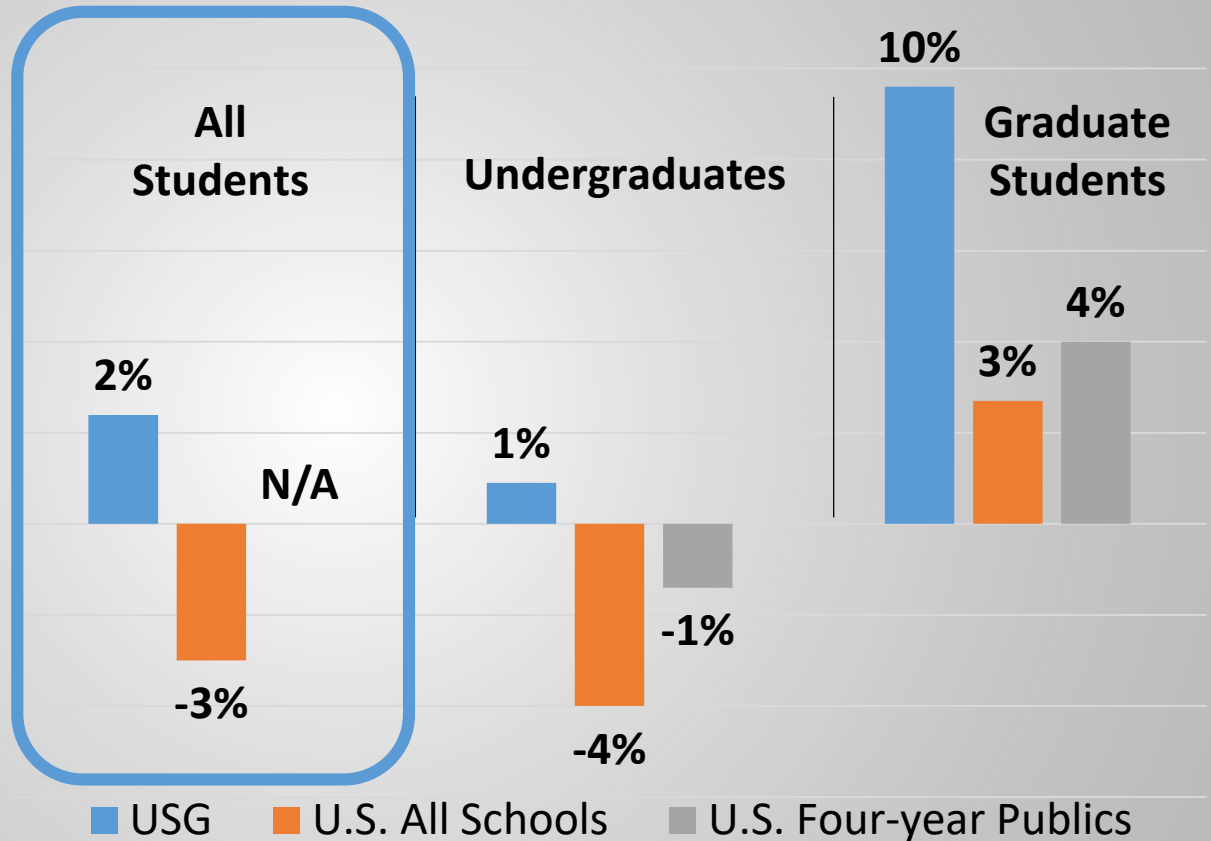

Source: Western Interstate Commission for Higher Education

Fall 2020 Undergraduate vs. Graduate

Fall 2020 in Context

Change Fall 2019 to 2020 by Level

Fall 2020 in Context

Change Fall 2019 to 2020 by Level

Fall 2020 in Context

Change Fall 2019 to 2020 by Level

Fall 2020 in Context

Change Fall 2019 to 2020 by Level

Fall 2020 in Context

USG

All U.S. Schools

USG Headcount by Sector

Beginning Freshman Enrollment

Dual Enrollment

Adult Undergraduates (25 and older*)

Enrollment by Race/ Ethnicity

Enrollment by Race/Ethnicity

- USG had larger increase this fall in underrepresented minority students than all US schools