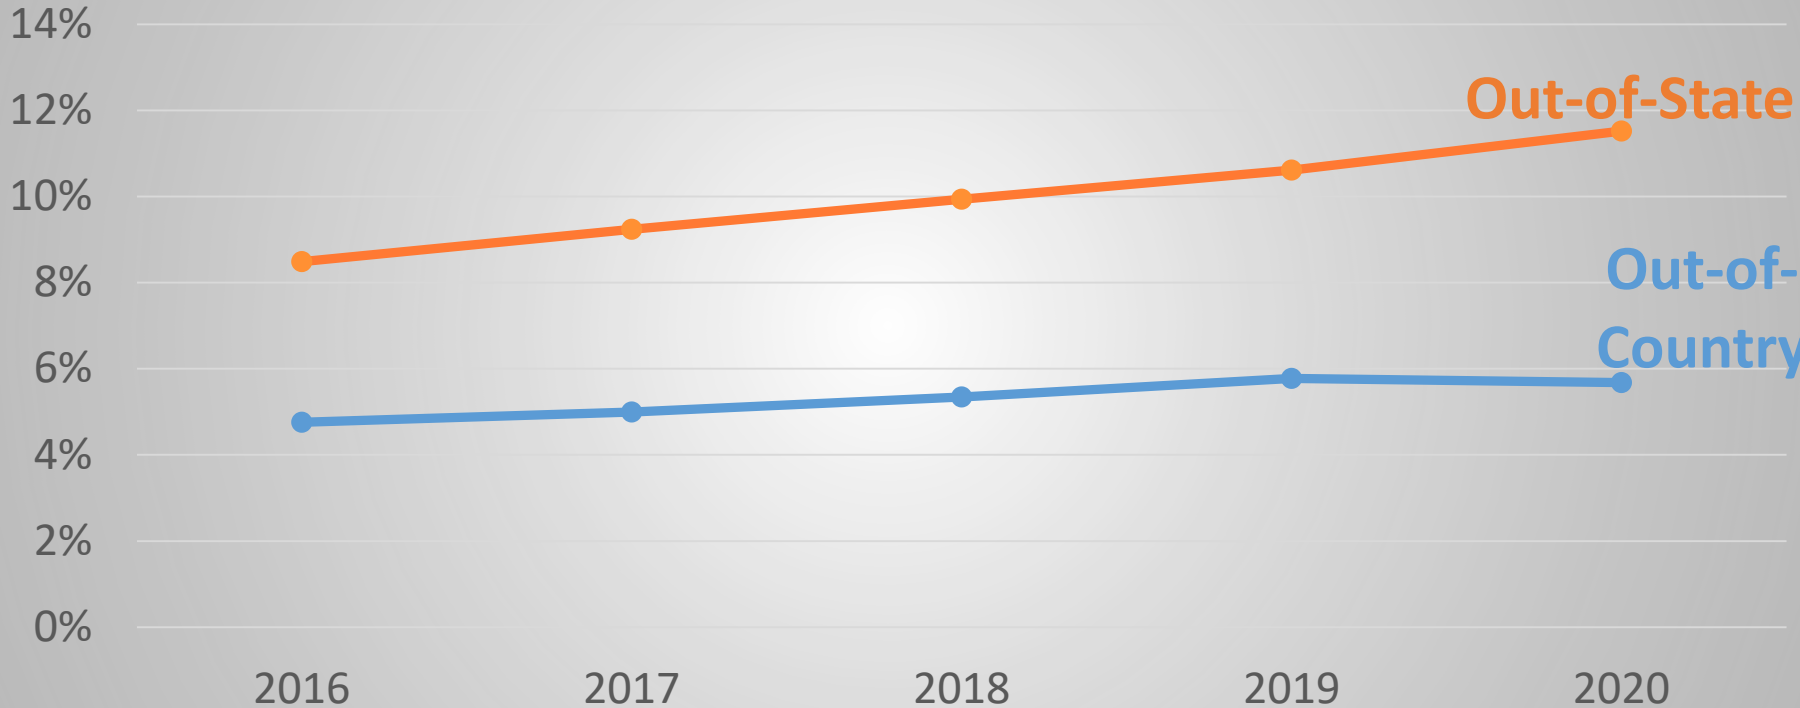

Non-Resident Students