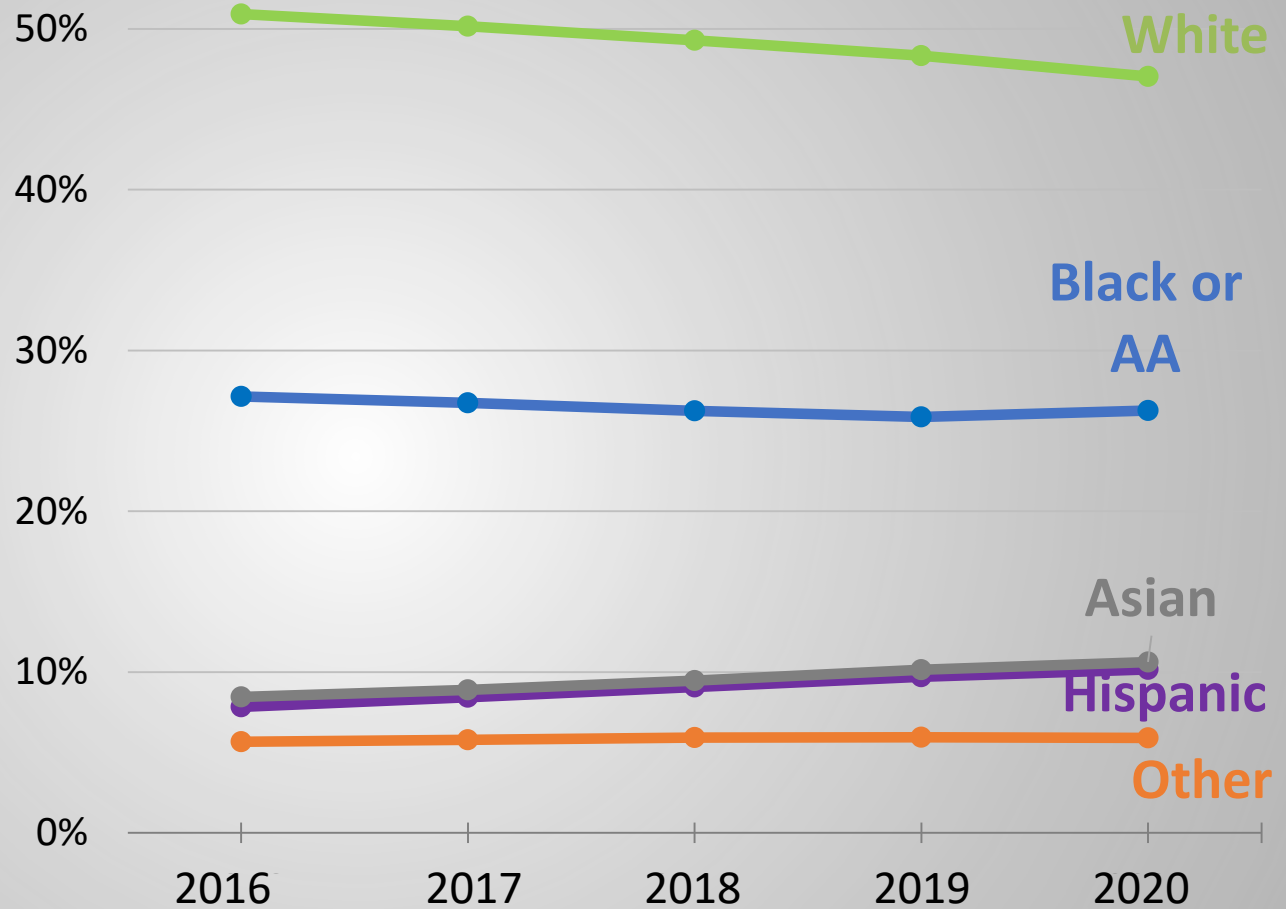

Fall 2020 in Context

Change Fall 2019 to 2020 by Level

Fall 2020 in Context

Change Fall 2019 to 2020 by Level

Fall 2020 in Context

USG

All U.S. Schools

USG Headcount by Sector

Beginning Freshman Enrollment

Dual Enrollment

Adult Undergraduates (25 and older*)

Enrollment by Race/ Ethnicity

Enrollment by Race/Ethnicity

- USG had larger increase this fall in underrepresented minority students than all US schools