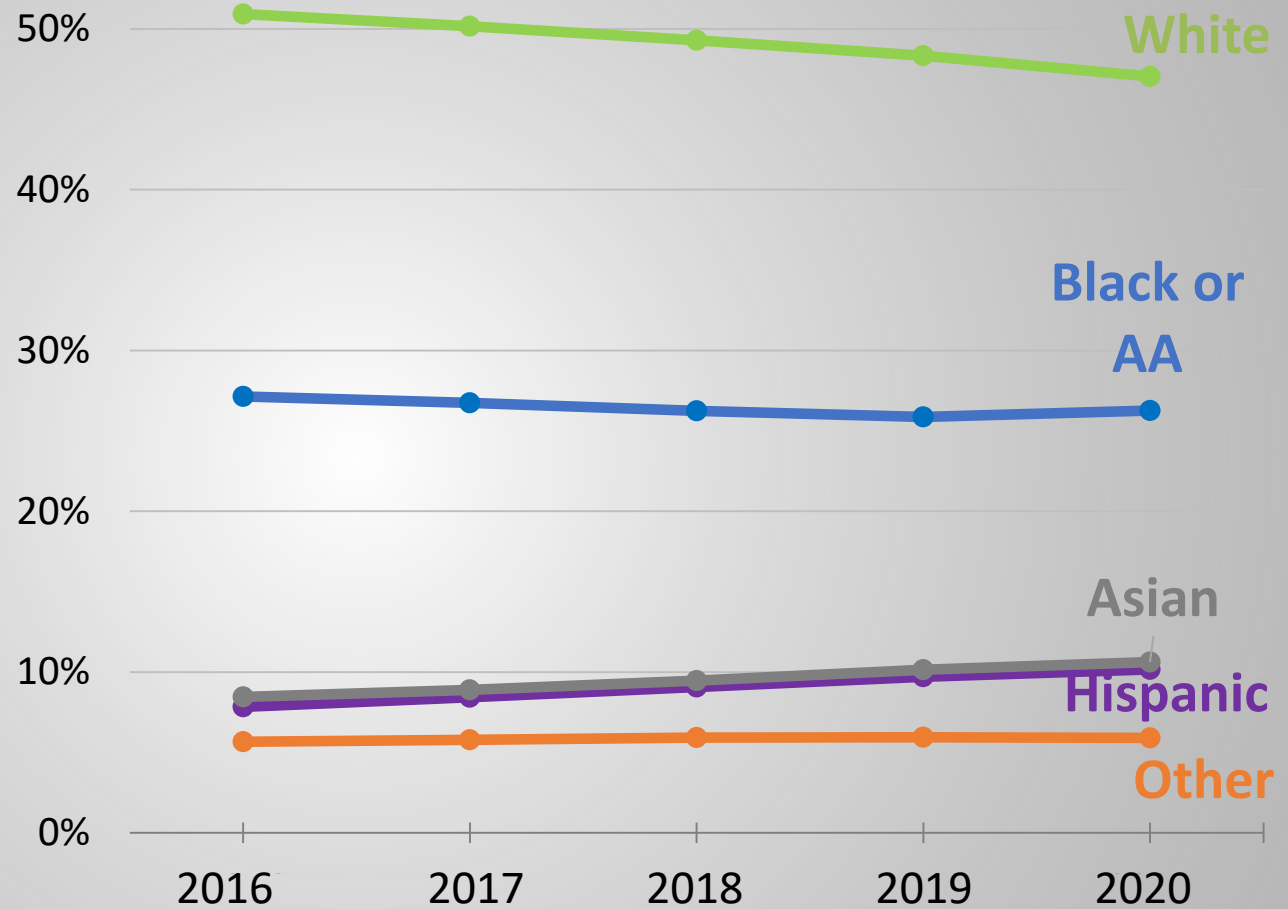

Fall 2020 in Context

Change Fall 2019 to 2020 by Level

Fall 2020 in Context

Change Fall 2019 to 2020 by Level

Fall 2020 in Context

USG

All U.S. Schools

USG Headcount by Sector

Beginning Freshman Enrollment

Dual Enrollment

Adult Undergraduates (25 and older*)

Enrollment by Race/ Ethnicity

Enrollment by Race/Ethnicity

- USG had larger increase this fall in underrepresented minority students than all US schools