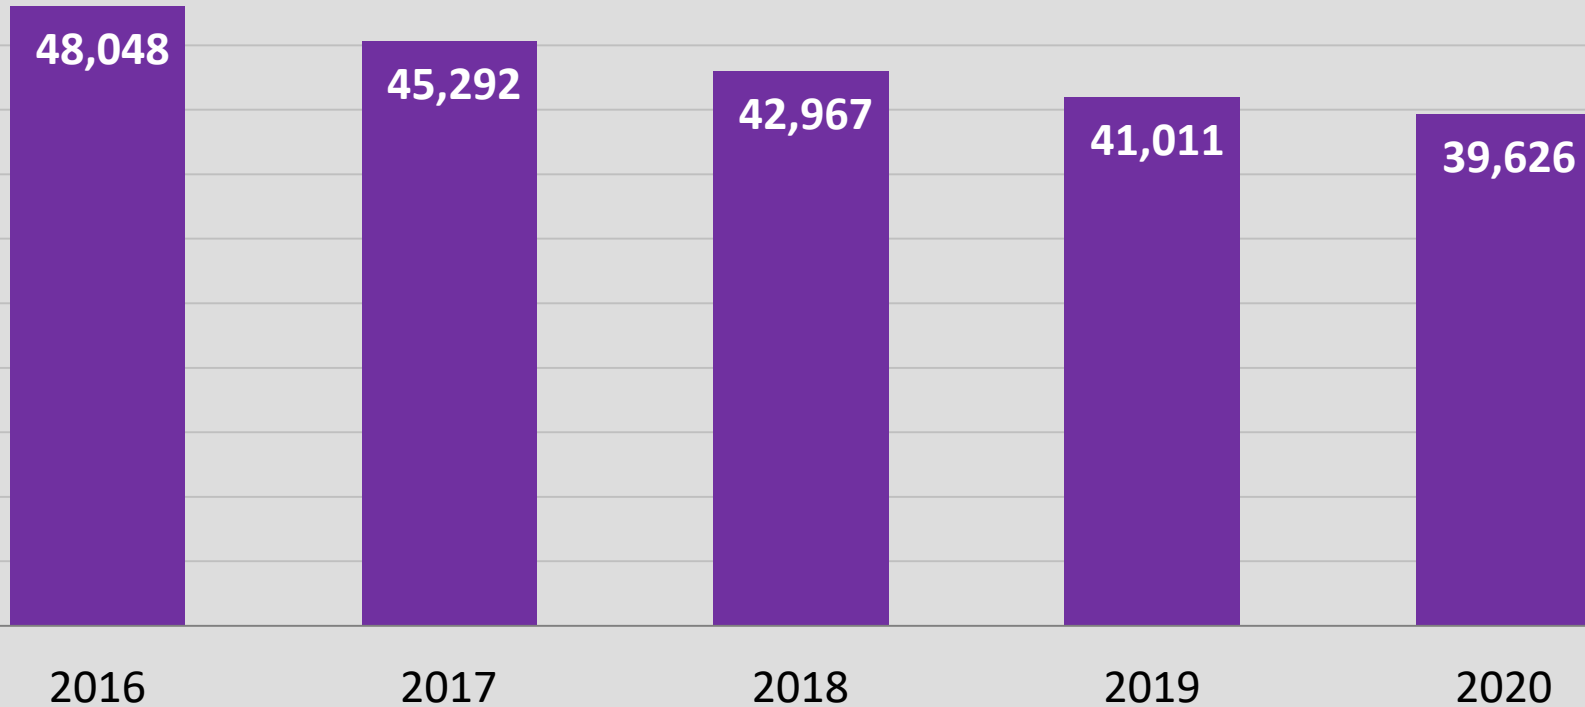

Source: Western Interstate Commission for Higher Education

Fall 2020 Undergraduate vs. Graduate

Fall 2020 in Context

Change Fall 2019 to 2020 by Level

Fall 2020 in Context

Change Fall 2019 to 2020 by Level

Fall 2020 in Context

Change Fall 2019 to 2020 by Level

Fall 2020 in Context

Change Fall 2019 to 2020 by Level

Fall 2020 in Context

USG

All U.S. Schools

USG Headcount by Sector

Beginning Freshman Enrollment

Dual Enrollment

Adult Undergraduates (25 and older*)

Enrollment by Race/ Ethnicity

Enrollment by Race/Ethnicity

- USG had larger increase this fall in underrepresented minority students than all US schools