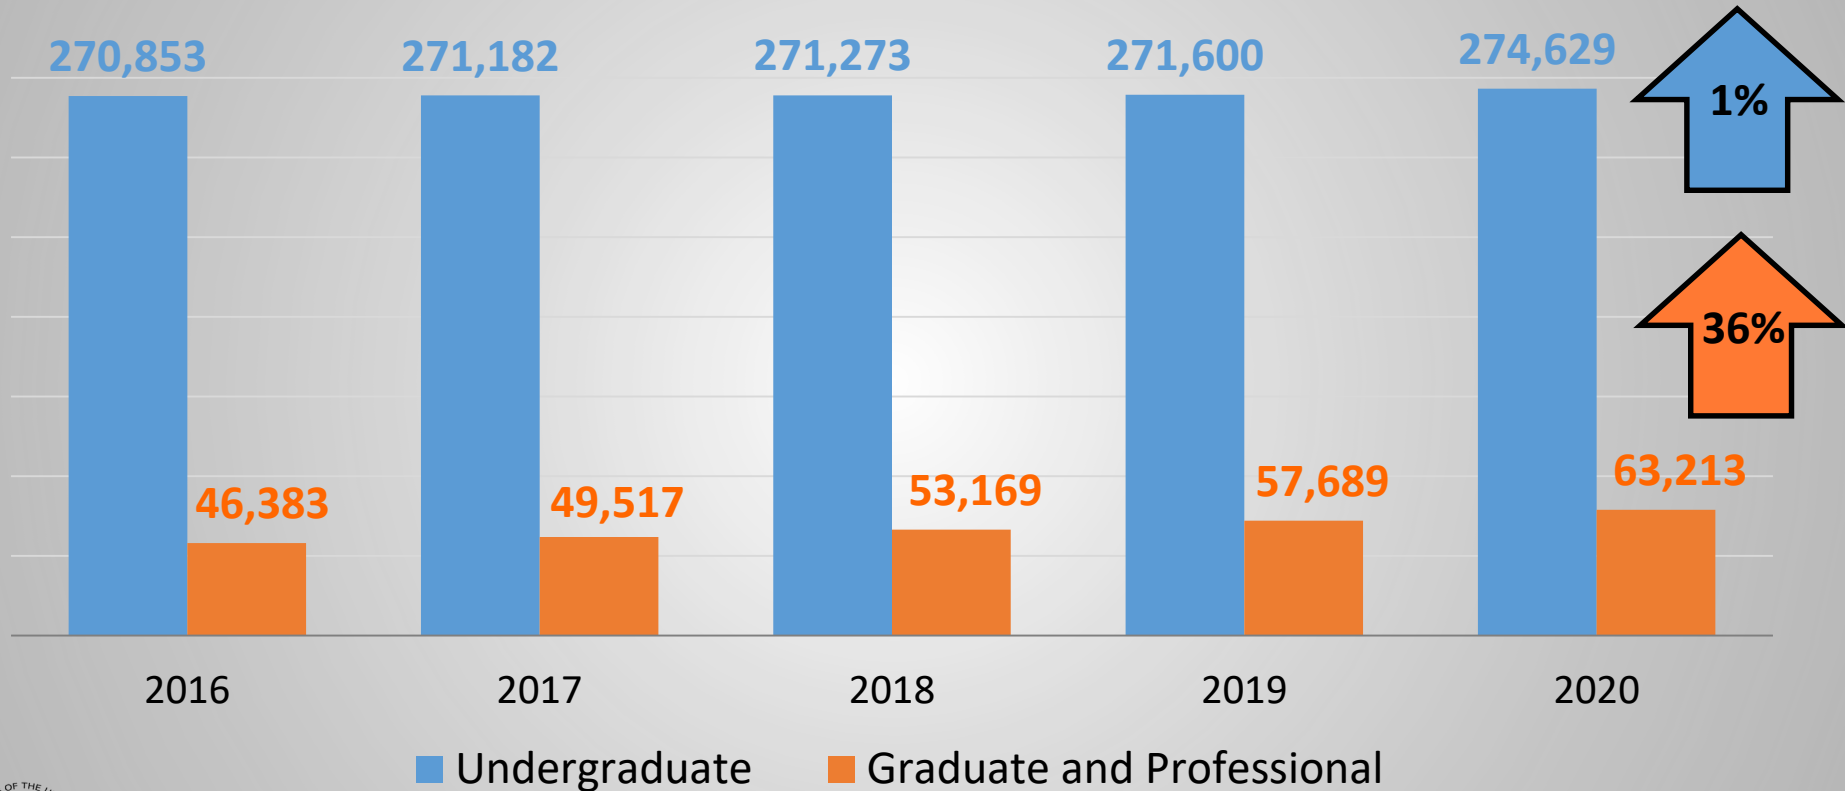

Summer 2020 in Context

Change Summer 2019 to 2020 by Race/Ethnicity

Change Summer 2019 to 2020 by Race/Ethnicity

Summer 2020 in Context

- USG also had larger increase in adult students

Fall 2020 USG Enrollment

Source: Western Interstate Commission for Higher Education

Fall 2020 Undergraduate vs. Graduate

Fall 2020 in Context

Change Fall 2019 to 2020 by Level

Fall 2020 in Context

Change Fall 2019 to 2020 by Level