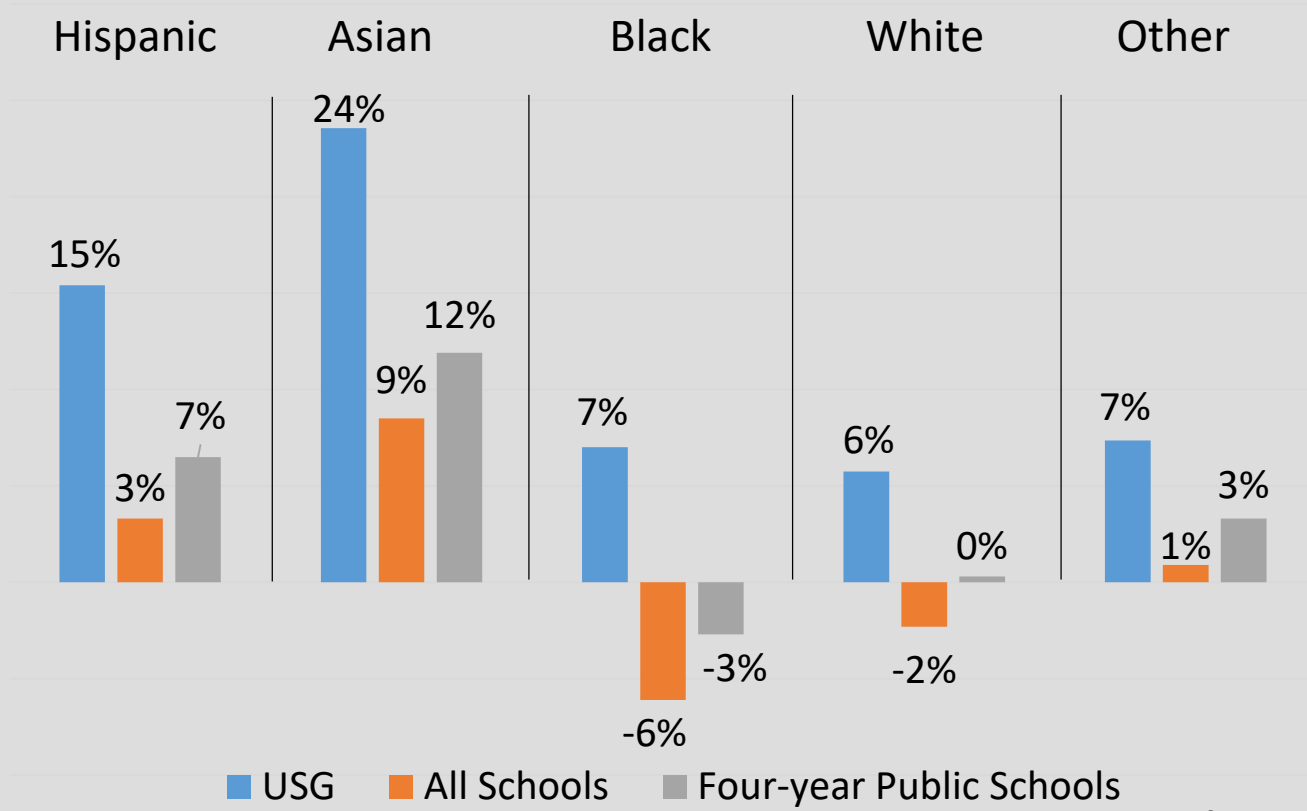

Summer 2020 in Context

- USG higher across all degree levels

Change Summer 2019 to 2020

Summer 2020 in Context

- USG higher across all degree levels
- USG also larger increase in full-time students

Change Summer 2019 to 2020

Summer 2020 in Context

Change Summer 2019 to 2020 by Race/Ethnicity

Change Summer 2019 to 2020 by Race/Ethnicity

Summer 2020 in Context

- USG also had larger increase in adult students

Fall 2020 USG Enrollment