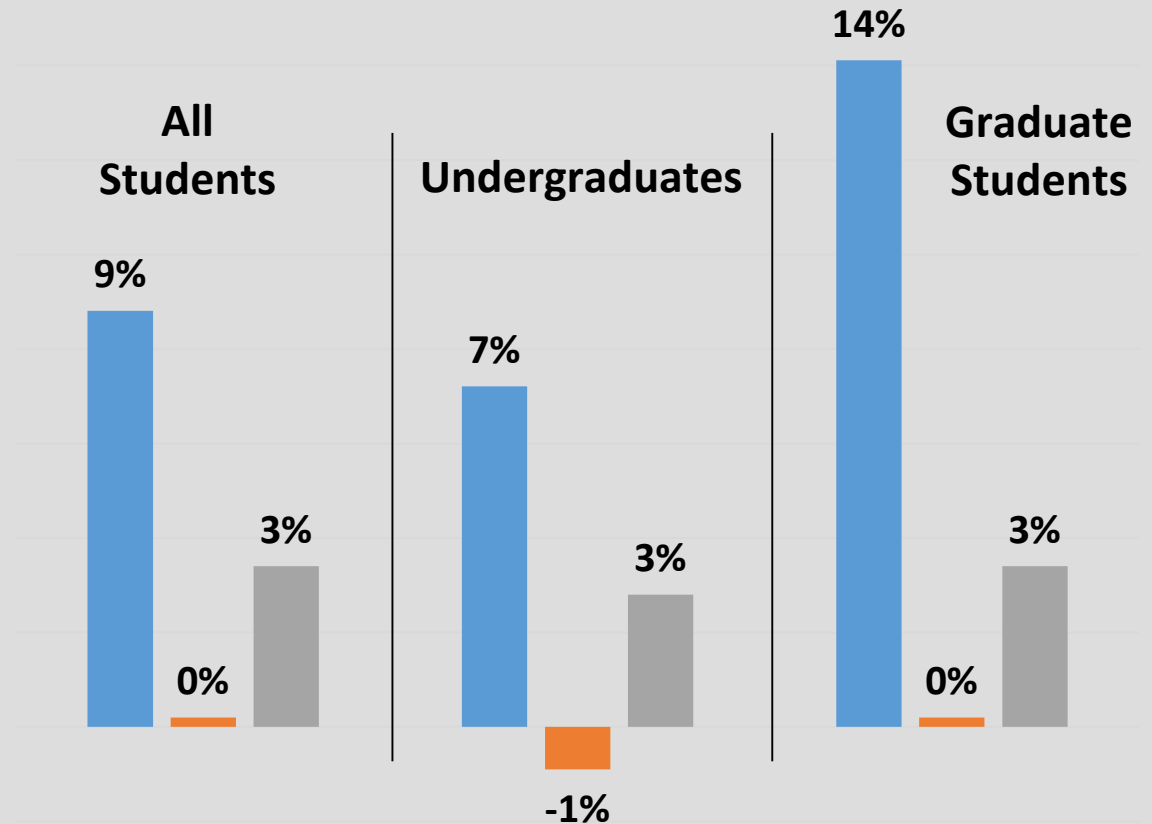

Summer 2020 in Context

Change Summer 2019 to 2020