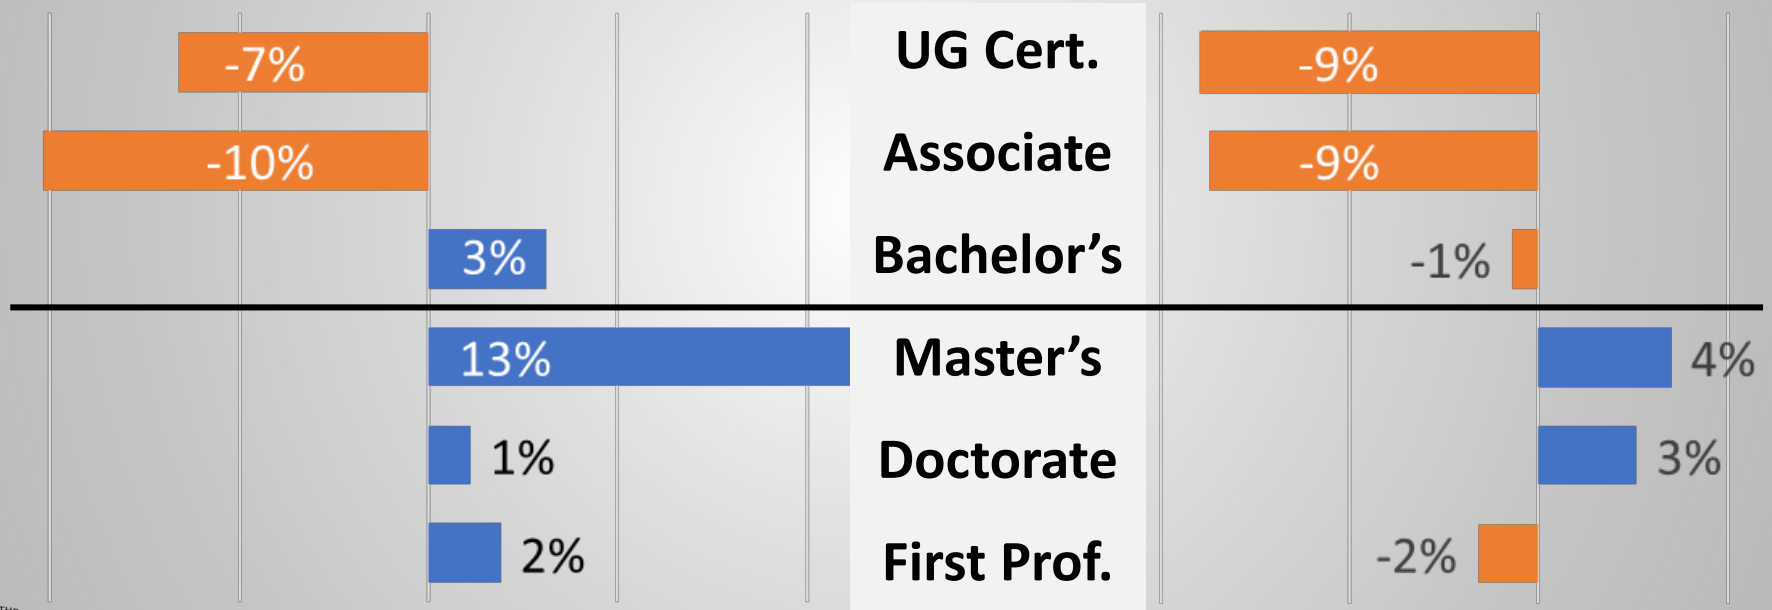

Fall 2020 in Context

Change Fall 2019 to 2020 by Level

Fall 2020 in Context

Change Fall 2019 to 2020 by Level

Fall 2020 in Context

USG

All U.S. Schools

USG Headcount by Sector

Beginning Freshman Enrollment

Dual Enrollment

Adult Undergraduates (25 and older*)

Enrollment by Race/ Ethnicity

Enrollment by Race/Ethnicity

- USG had larger increase this fall in underrepresented minority students than all US schools