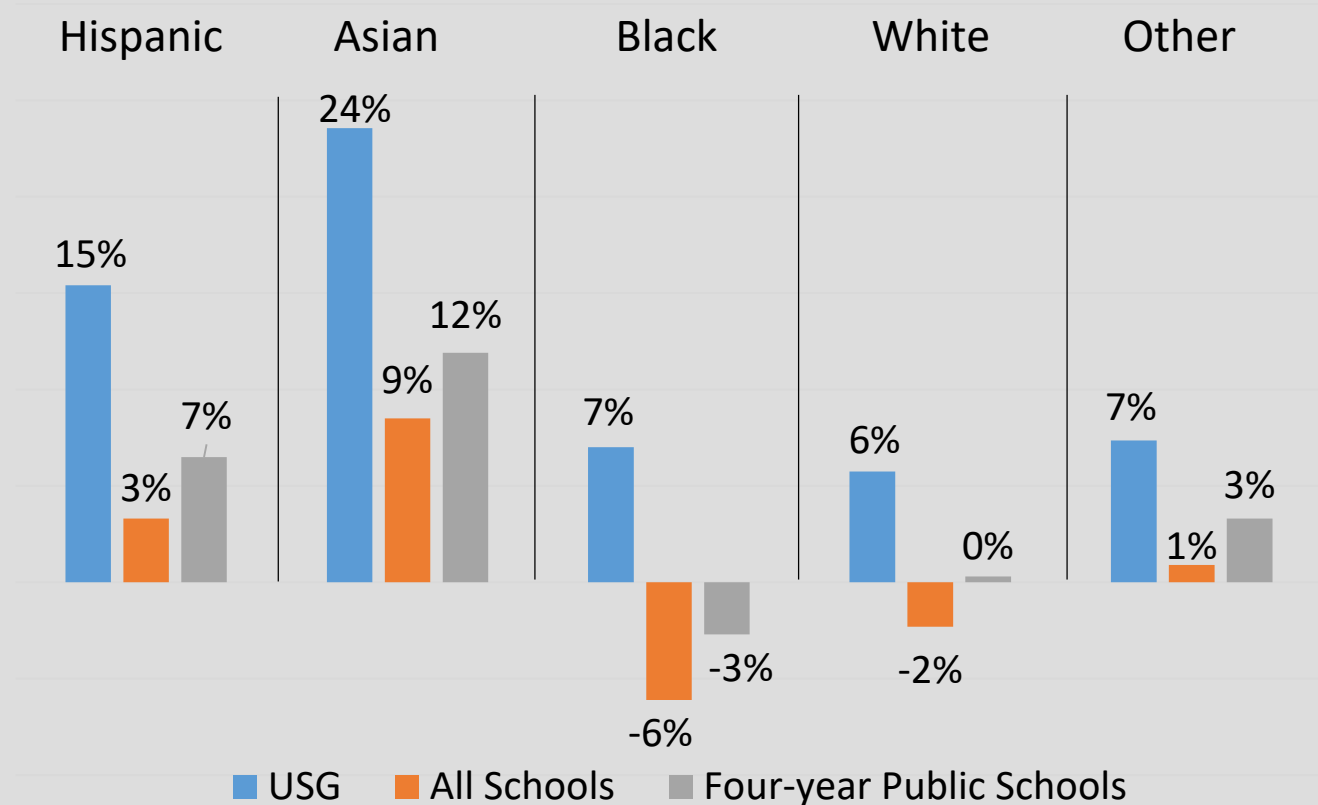

Summer 2020 in Context

Change Summer 2019 to 2020 by Race/Ethnicity

Change Summer 2019 to 2020 by Race/Ethnicity

Summer 2020 in Context

- USG also had larger increase in adult students

Fall 2020 USG Enrollment