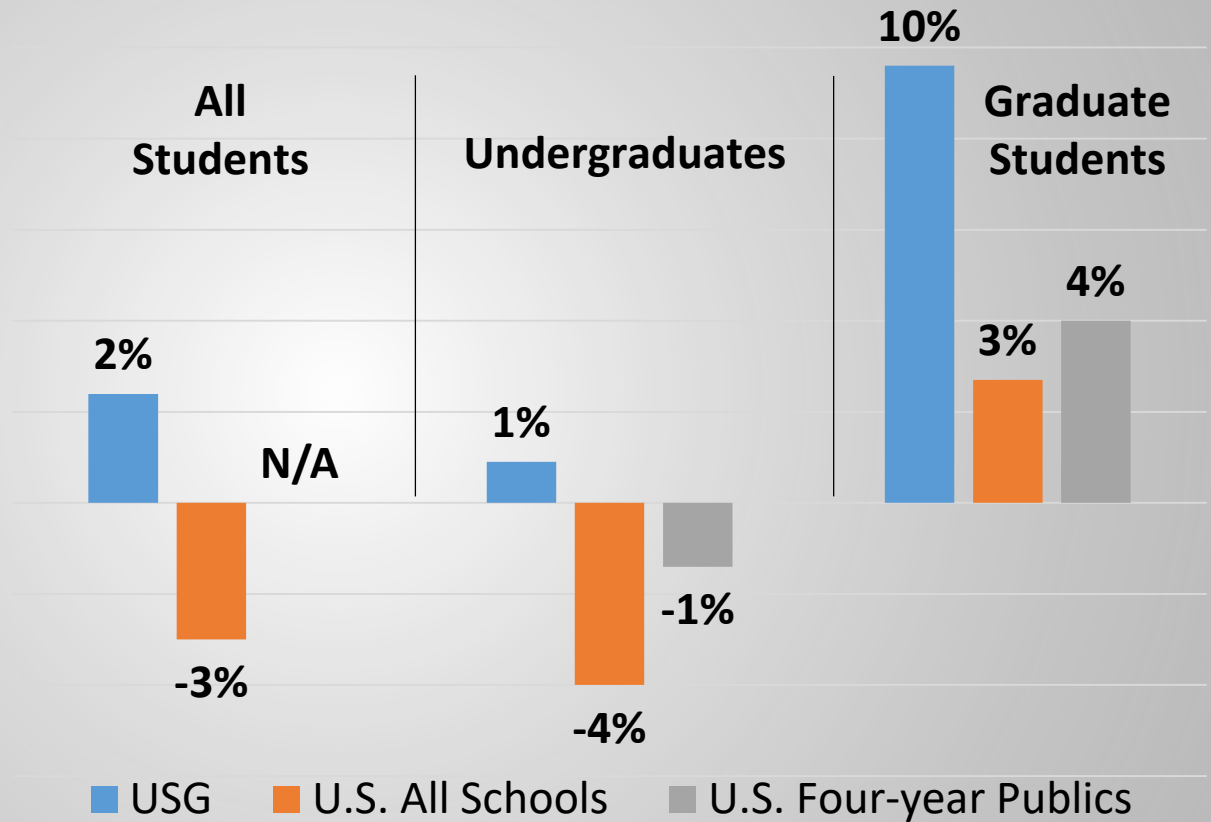

Summer 2020 in Context

Change Summer 2019 to 2020 by Race/Ethnicity

Change Summer 2019 to 2020 by Race/Ethnicity

Summer 2020 in Context

- USG also had larger increase in adult students

Fall 2020 USG Enrollment

Source: Western Interstate Commission for Higher Education

Fall 2020 Undergraduate vs. Graduate

Fall 2020 in Context

Change Fall 2019 to 2020 by Level

Fall 2020 in Context

Change Fall 2019 to 2020 by Level